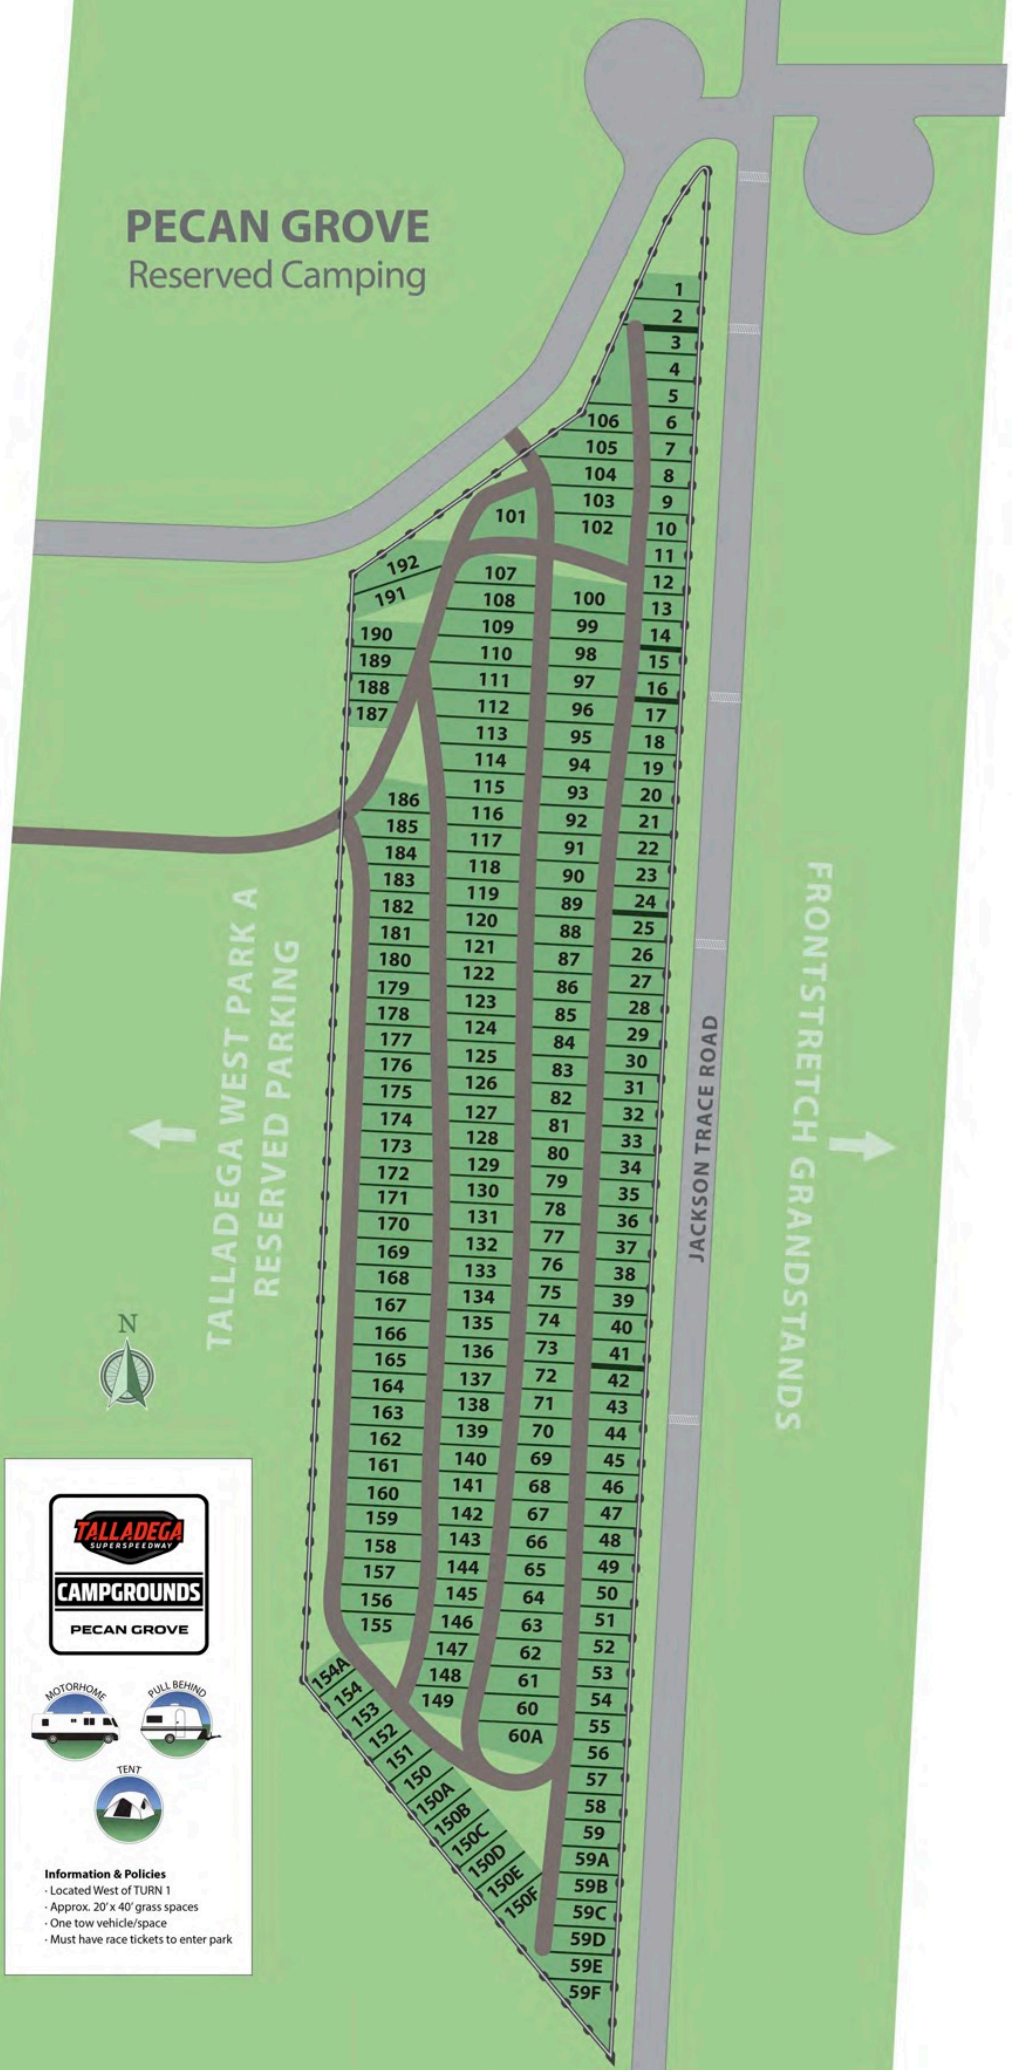

PECAN GROVE Reserved Camping

MOTORHOME

PULL BEHIND

TENT

Information & Policies

- Located West of TURN 1
- Approx. 20' x 40' grass spaces
- One tow vehicle/space
- Must have race tickets to enter park