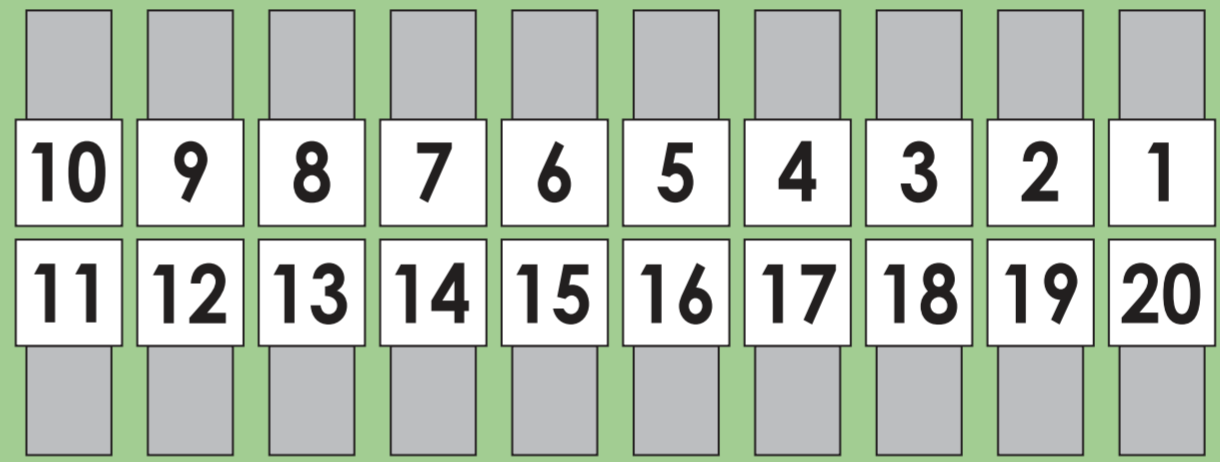

Campground
Yellow

Campground
Orange

TURN 3 LANE

ROAD COURSE LOOP

Campground
Green