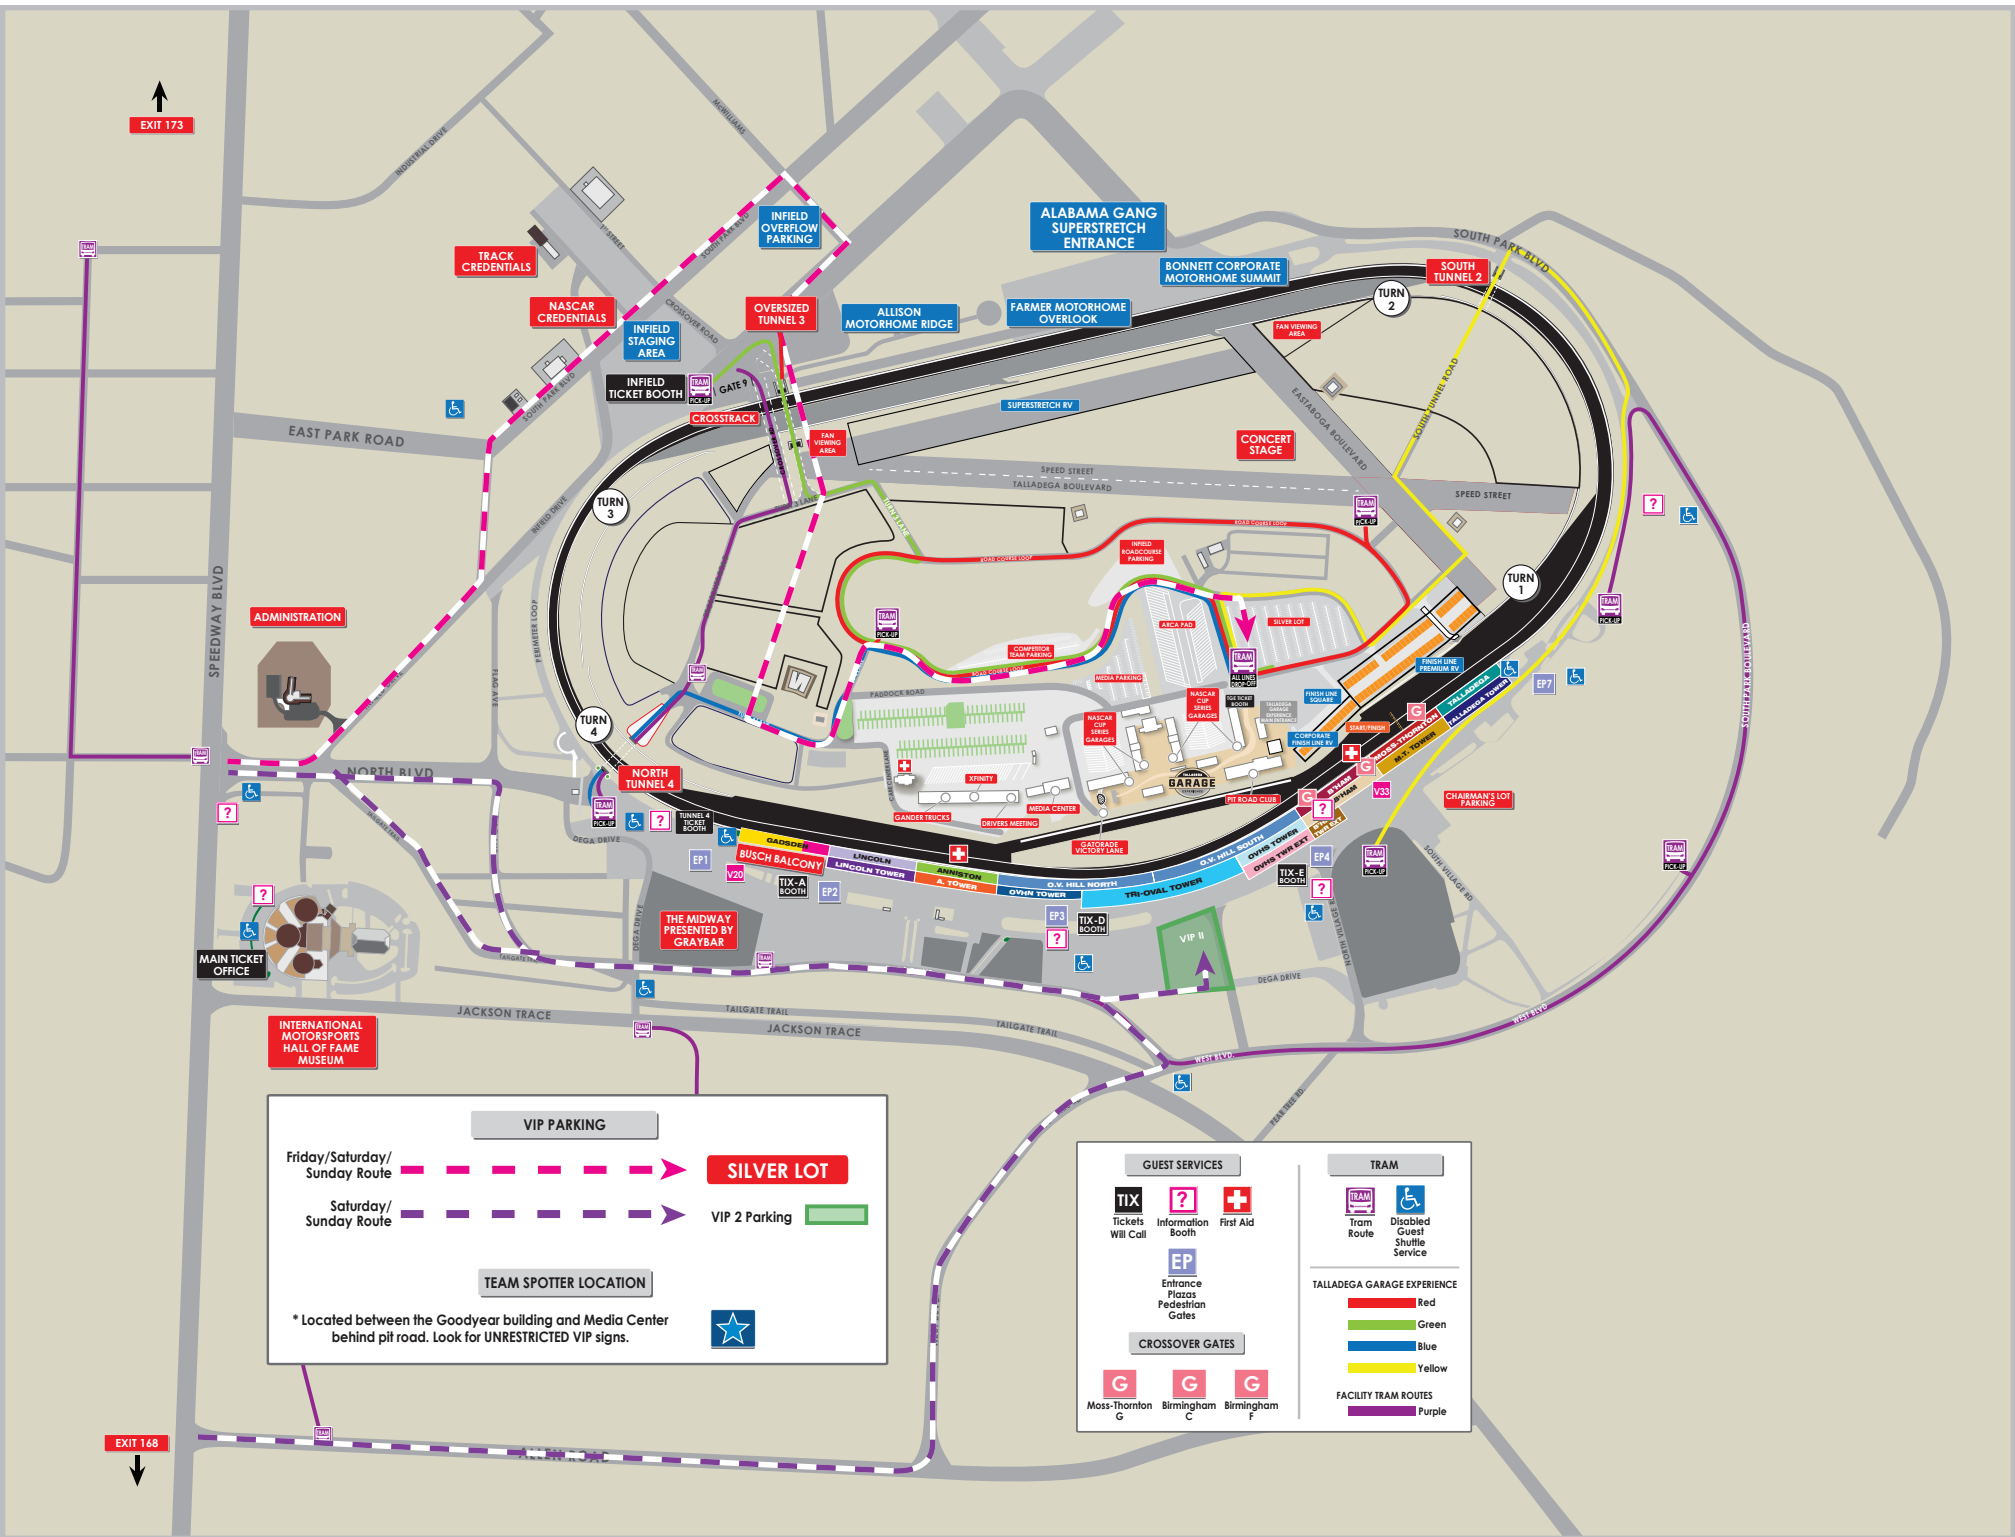

EXIT 173

EXIT 168

**VIP PARKING**

Friday/Saturday/Sunday Route → **SILVER LOT**

Saturday/Sunday Route → **VIP 2 Parking**

**TEAM SPOTTER LOCATION**

\* Located between the Goodyear building and Media Center behind pit road. Look for UNRESTRICTED VIP signs.

**GUEST SERVICES**

- TIX: Tickets Will Call
- Information Booth
- First Aid
- EP: Entrance Plazas, Pedestrian Gates

**CROSSOVER GATES**

- Moss-Thorton G
- Birmingham C
- Birmingham F

**TRAM**

- Tram Route
- Disabled Guest Shuttle Service

**TALLADEGA GARAGE EXPERIENCE**

- Red
- Green
- Blue
- Yellow

**FACILITY TRAM ROUTES**

- Purple