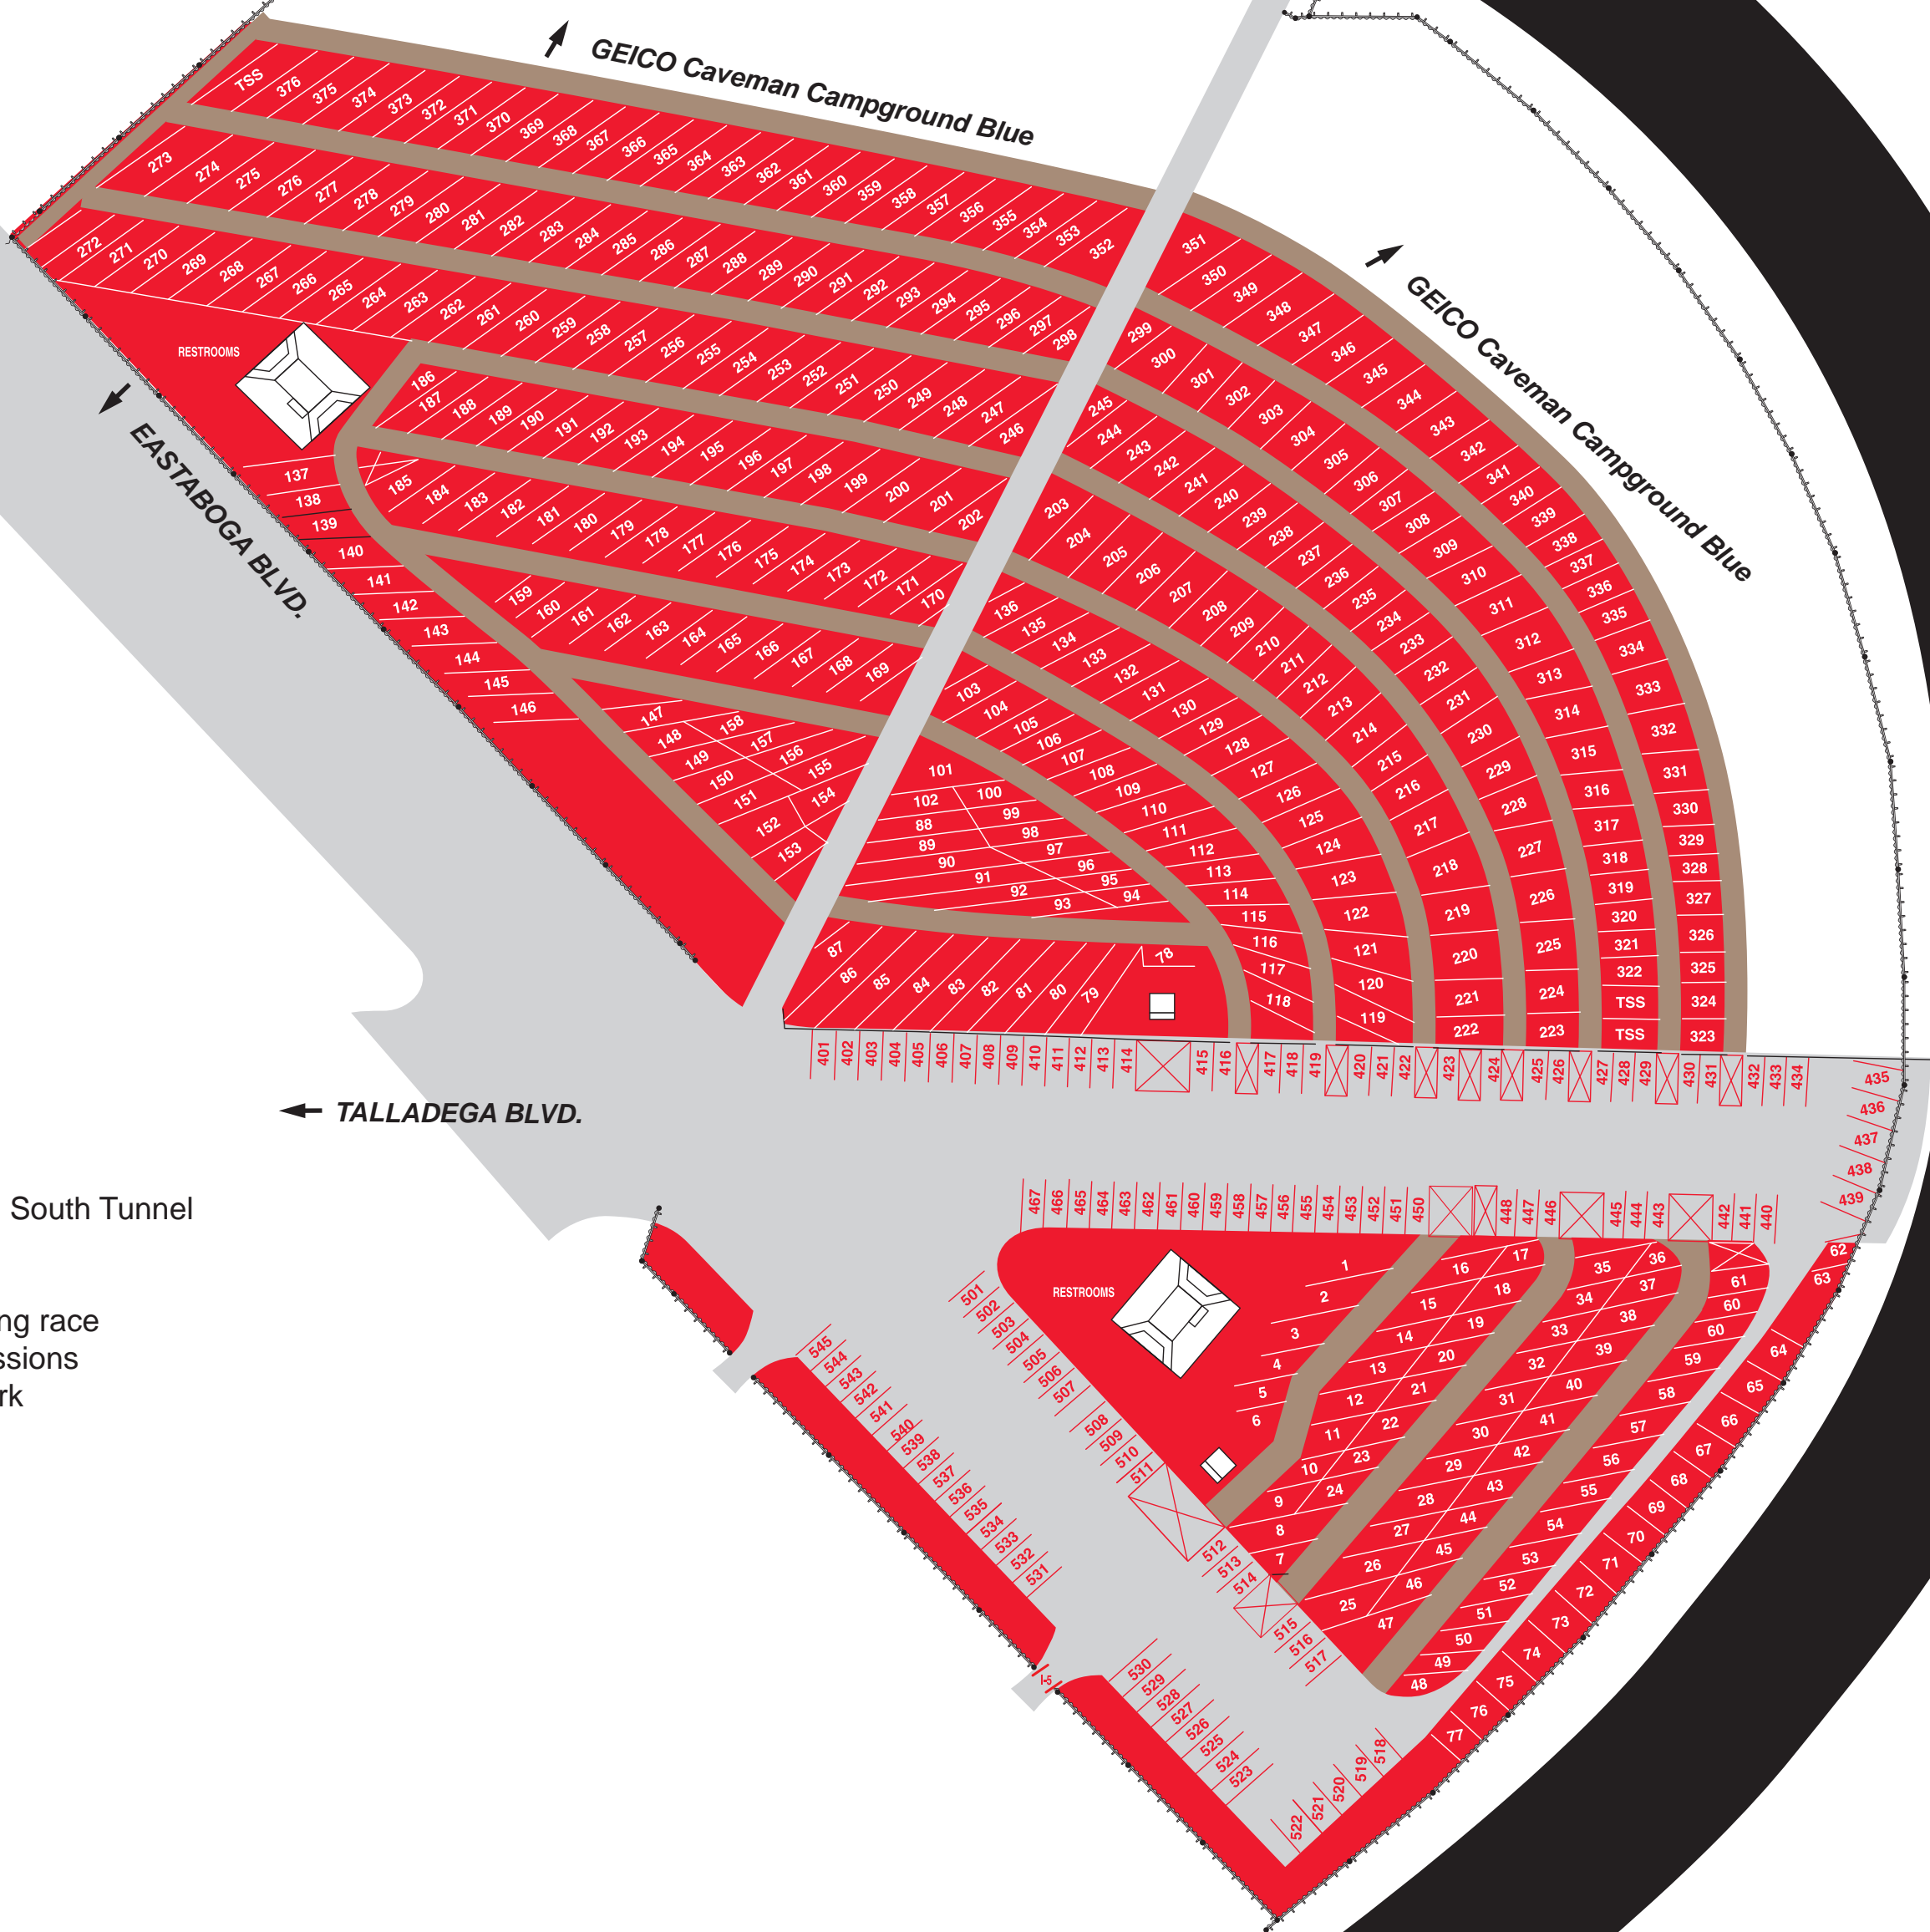

TURN 2

South Tunnel

Reserved Infield Camping

Type of Vehicles Allowed:

Information & Policies:

- Located in the Infield in Turns 1 & 2 close to the South Tunnel
- Approx. 20' x 40' grass spaces
- Buses converted into motorhomes allowed
- EZ-Up tents are allowed - must be lowered during race
- Purchase of space comes with two infield admissions
- Must have infield admissions tickets to enter park

TURN 1