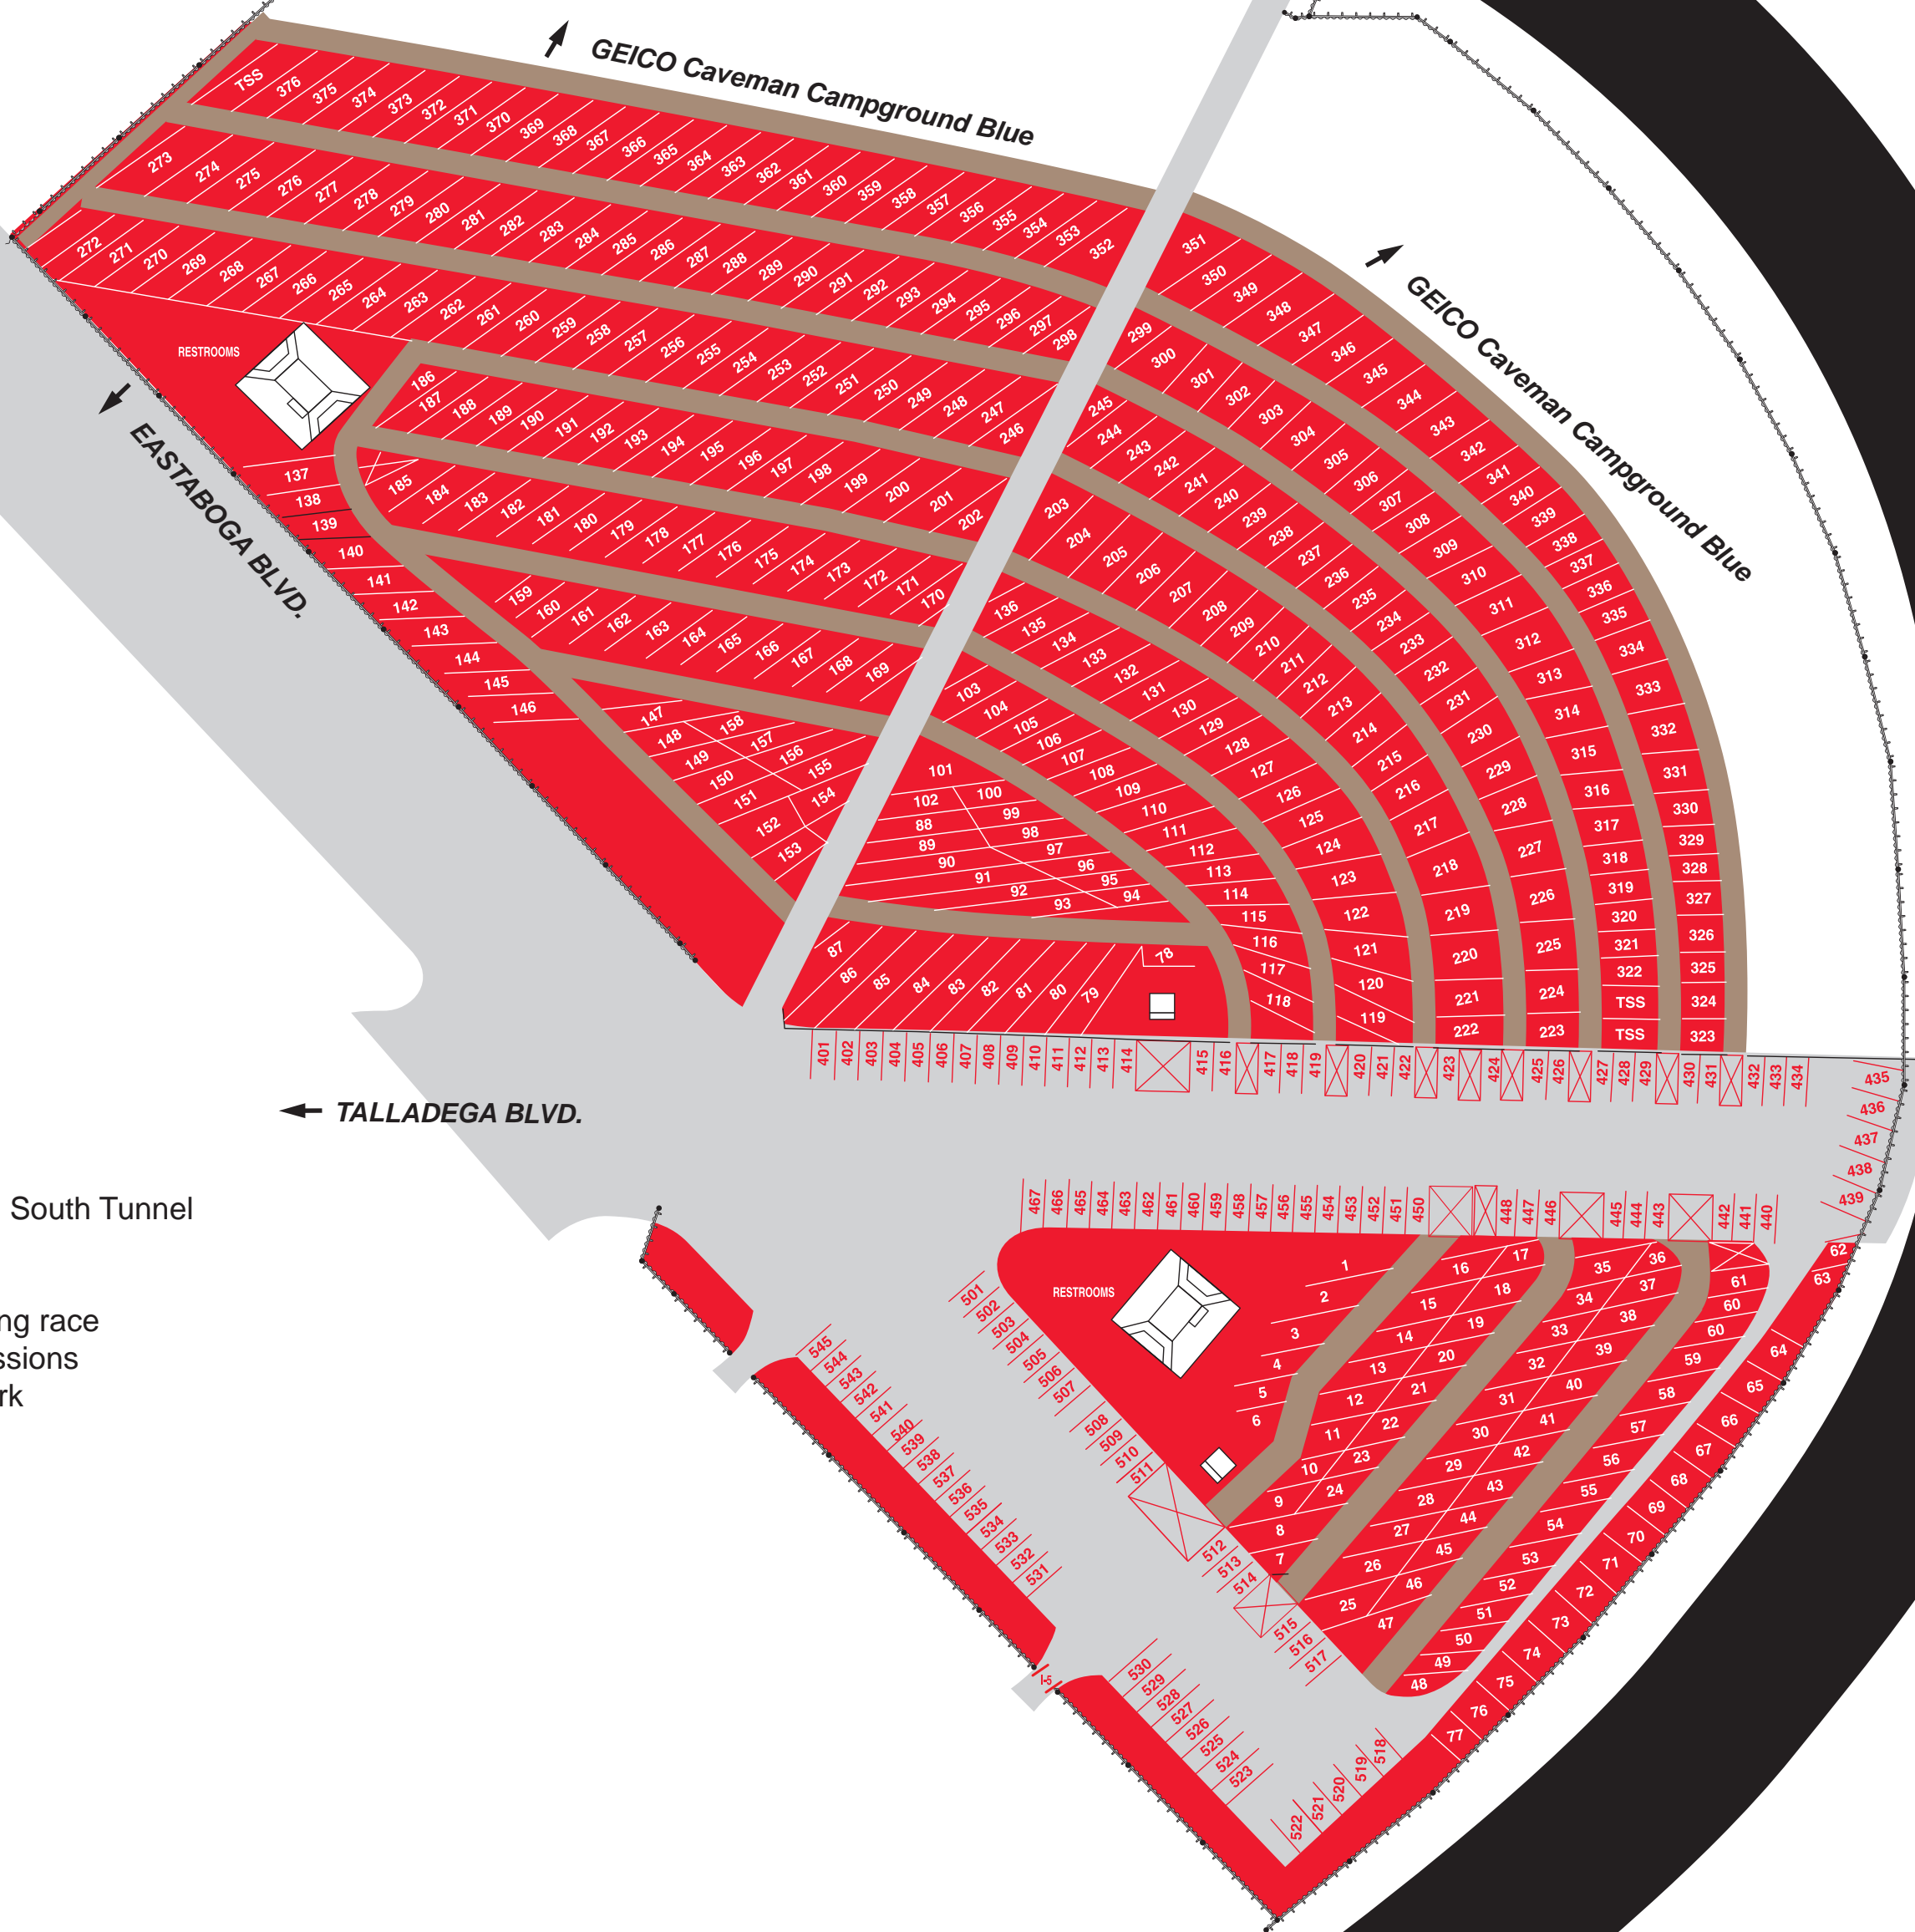

TURN 2

South Tunnel

**Reserved Infield Camping**

Type of Vehicles Allowed:

**Information & Policies:**

- Located in the Infield in Turns 1 & 2 close to the South Tunnel
- Approx. 20' x 40' grass spaces
- Buses converted into motorhomes allowed
- EZ-Up tents are allowed - must be lowered during race
- Purchase of space comes with two infield admissions
- Must have infield admissions tickets to enter park

TURN 1